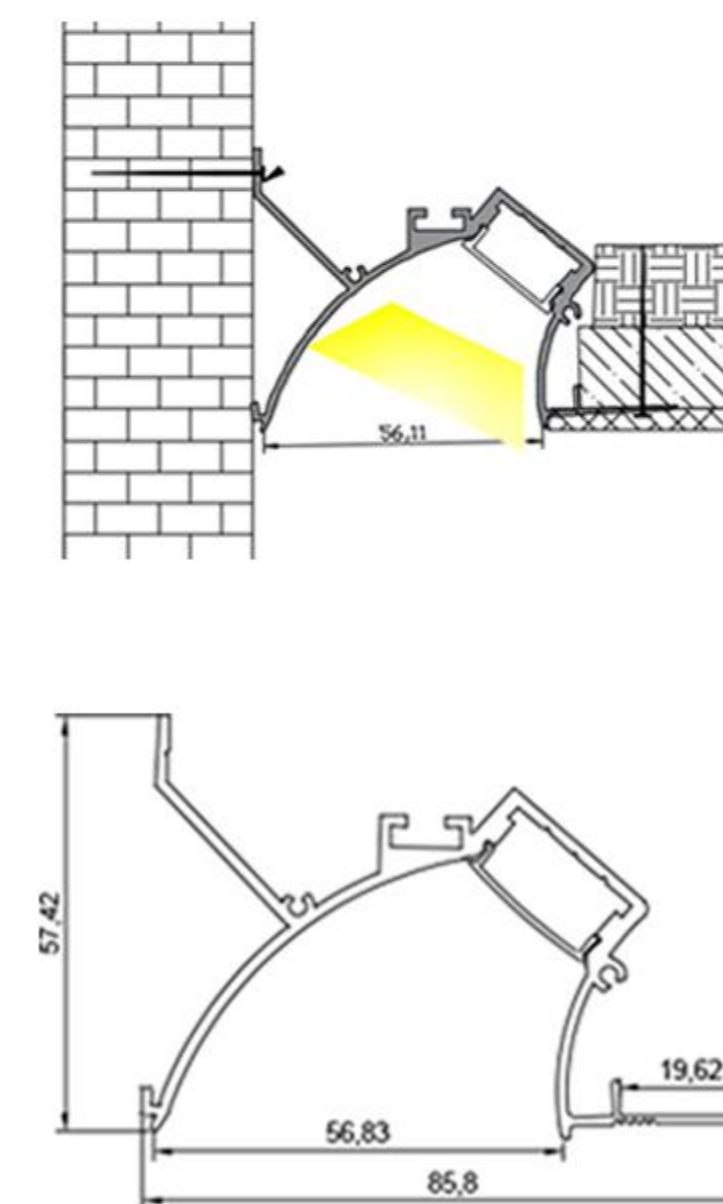

MX-QJX8860