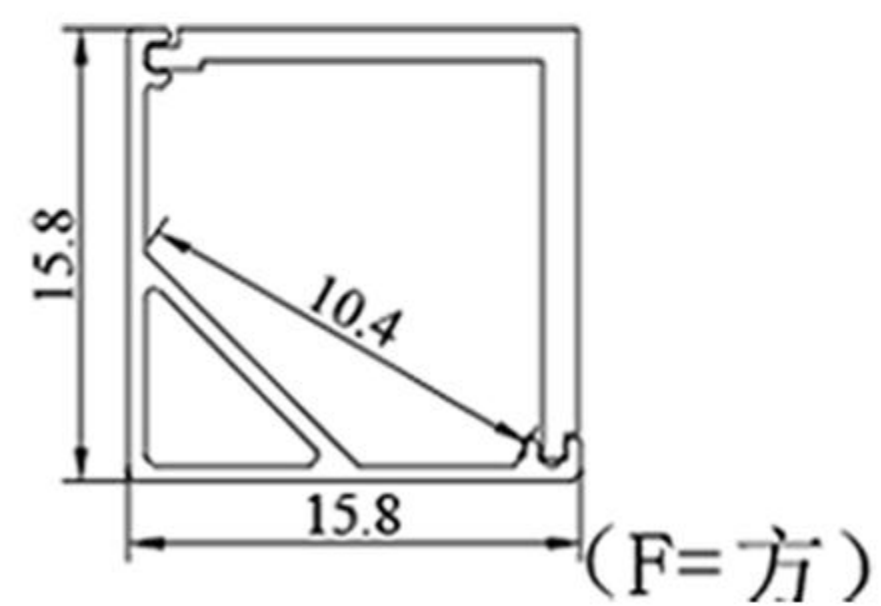

MX-1212H

MX-1616FC

MX-1616F