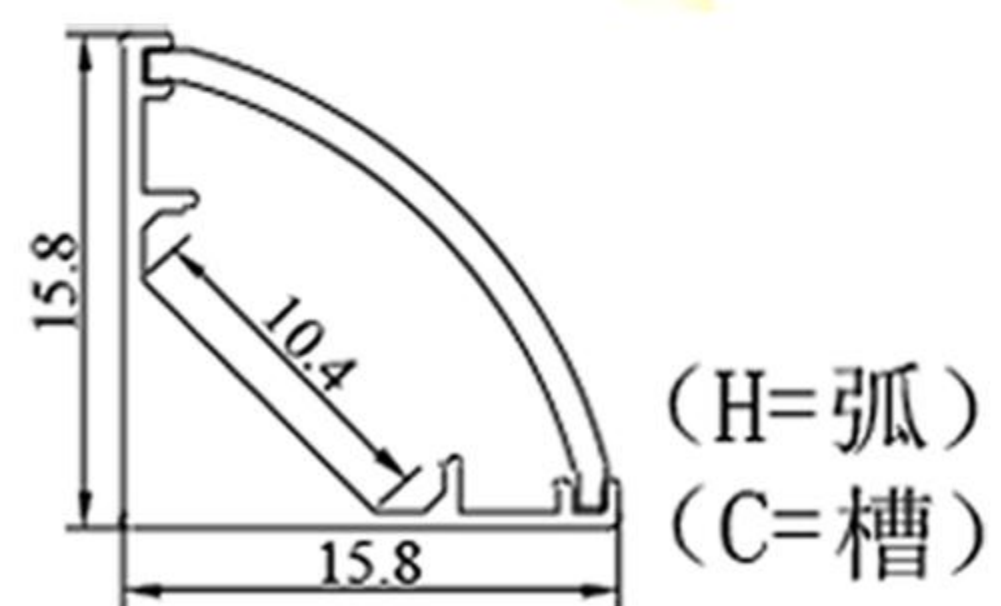

MX-1616H

MX-3030F

MX-1616HC

MX-3030H