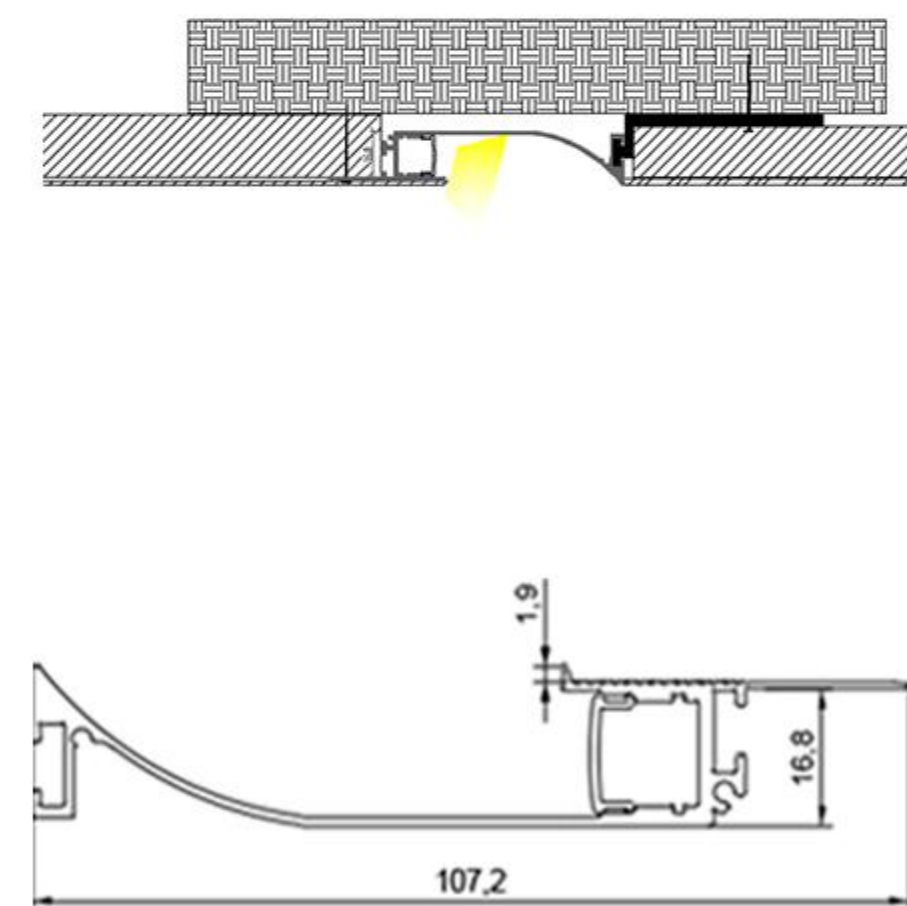

MX-QJX18107

MX-S5090

MX-3370

Beam angle display

CONSTANT CURRENT

LED STRIP SERIES

- 01 - 2835
- 02 - 3528
- 03 - 5050
- 04 - RGB
- 05 - WRBG

Number LED / m 120/240	Step length (nm/ × LED) 50mm/6LEDs 25mm/3LEDs	Voltage 12V/24V
Ra 80/90/95	Beam Angle 120	Power(w/m) 12.8
FPC width (nm) 5/8/10	Max.length per cir cuit (m) 5	IP rate 20/65/66 /67/68