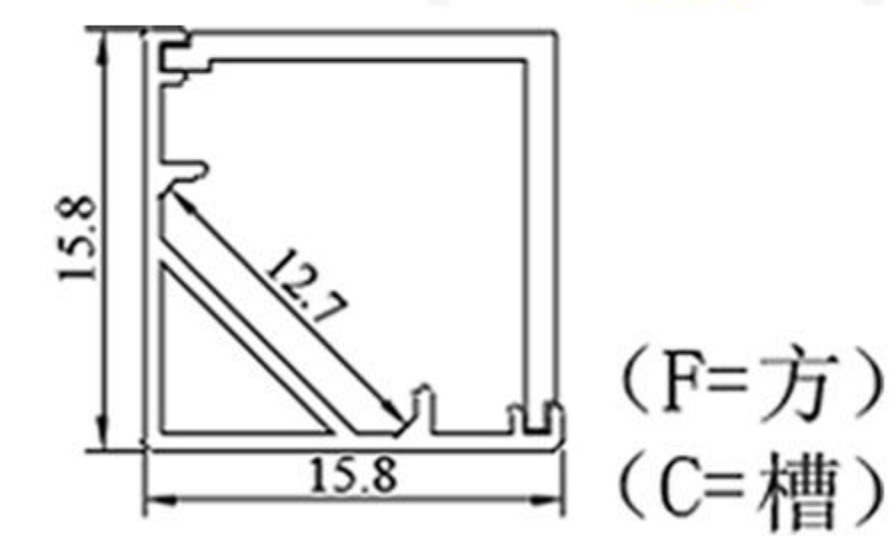

MX-1212H

MX-1616FC

MX-1616F