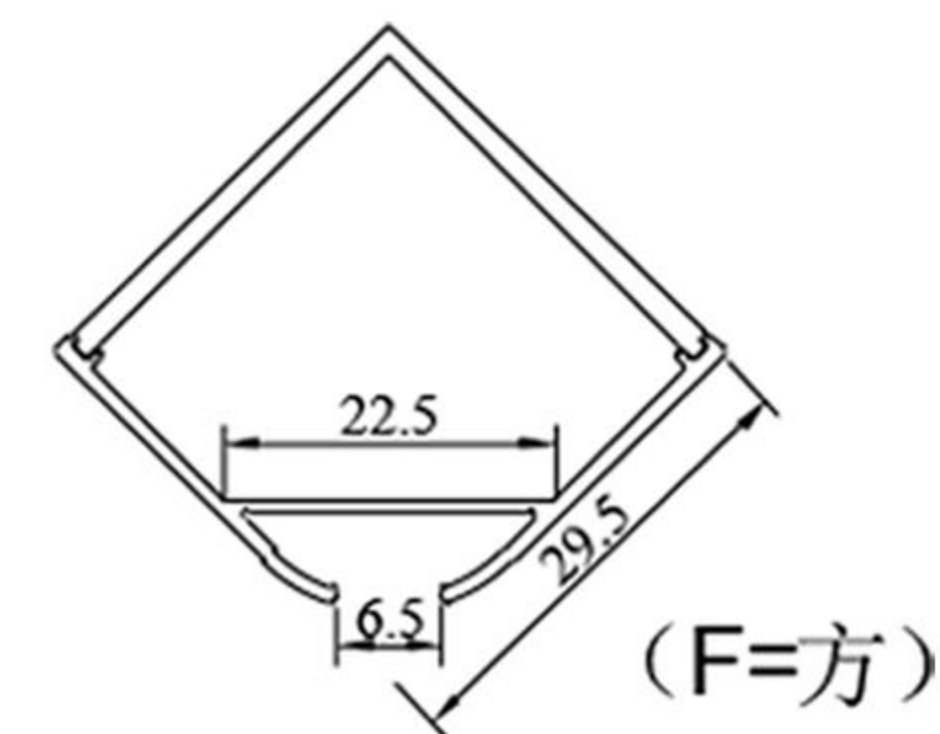

MX-1616H

MX-3030F

MX-1616HC

MX-3030H