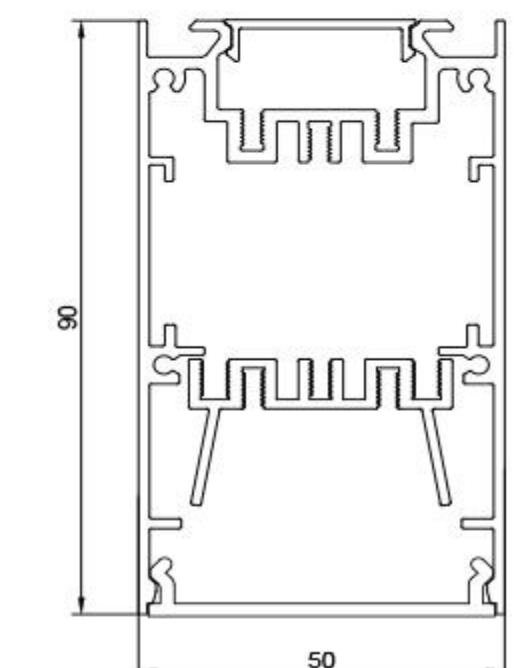

MX-QJX18107

MX-S5090

MX-3370

Beam angle display

CONSTANT CURRENT

LED STRIP SERIES

- 01 - 2835
- 02 - 3528
- 03 - 5050
- 04 - RGB
- 05 - WRBG

Number LED / m 120/240	Step length (nm/ × LED) 50mm/6LEDs 25mm/3LEDs	Voltage 12V/24V
Ra 80/90/95	Beam Angle 120	Power(w/m) 12.8
FPC width (nm) 5/8/10	Max.length per cir cuit (m) 5	IP rate 20/65/66 /67/68