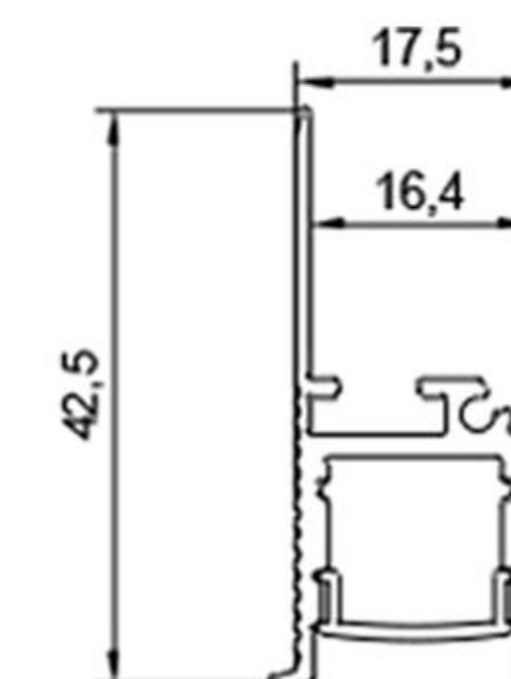

MX-QJX1742