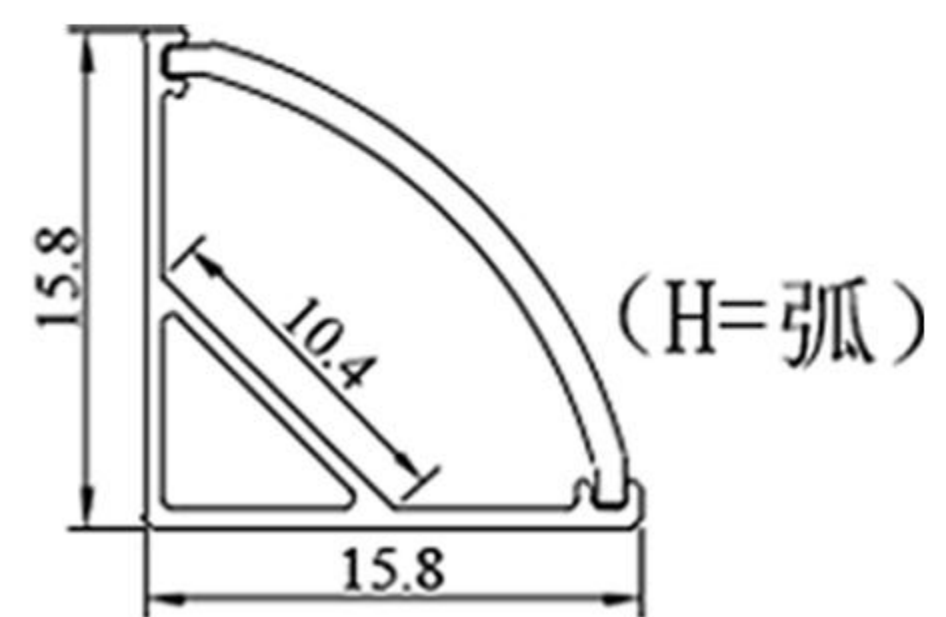

MX-1616H

MX-3030F

MX-1616HC

MX-3030H