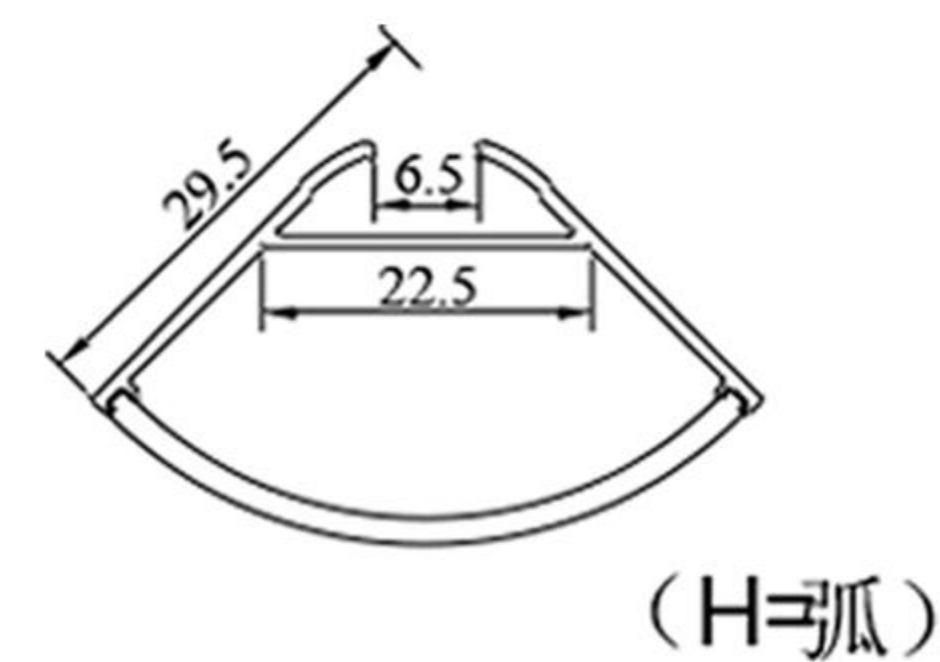

MX-1616H

MX-3030F

MX-1616HC

MX-3030H